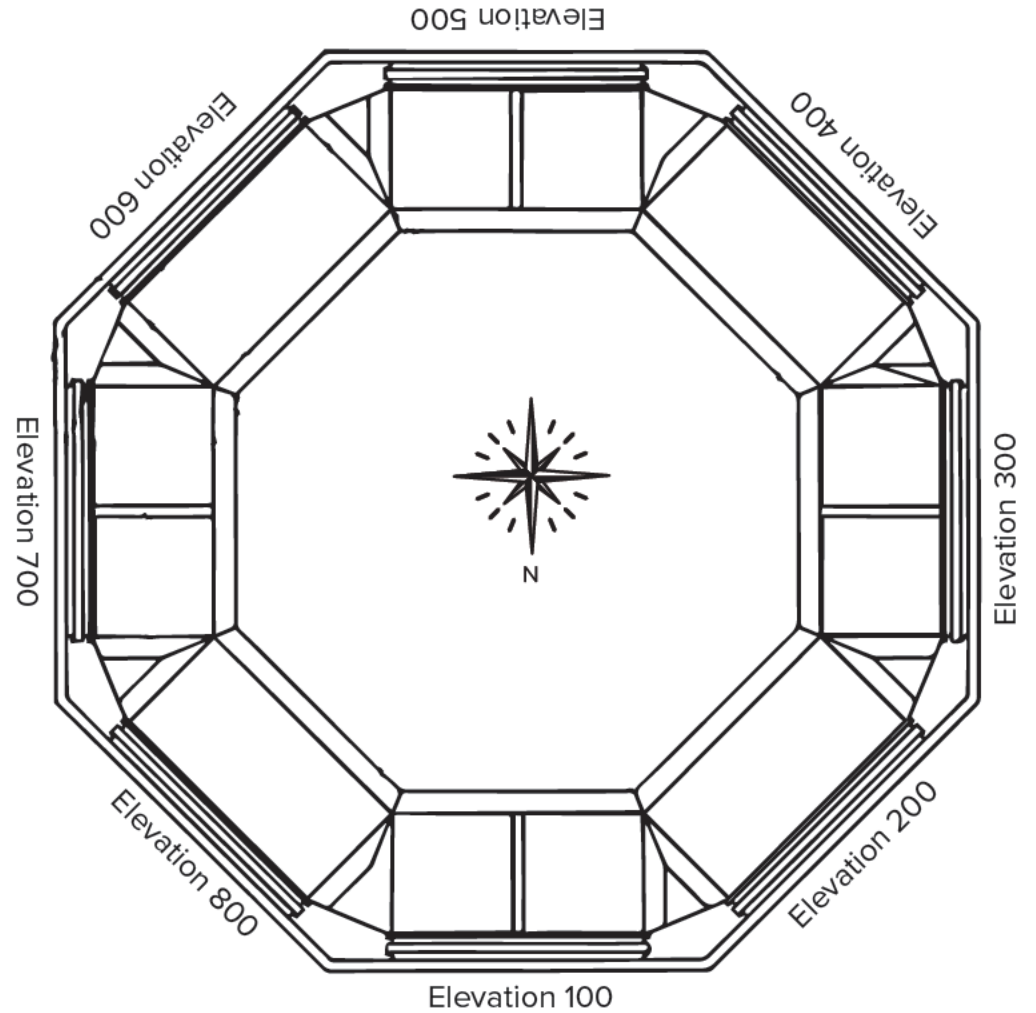

F	F
E	E
D	D
C	C
B	B
A	A
301	302

Elevation 300

F	F
E	E
D	D
C	C
B	B
A	A
701	702

Elevation 700

F
E
D
C
B
A
401

Elevation 400

F
E
D
C
B
A
801

Elevation 800

Tandem internal dimensions 23" x 11" x 11.5"  
 Single internal dimensions 11" x 11" x 11.5"

**HOLY CROSS CEMETERY**  
**CATHOLIC CEMETERIES ASSOCIATION**

Section 40 West - St. Anthony Columbarium